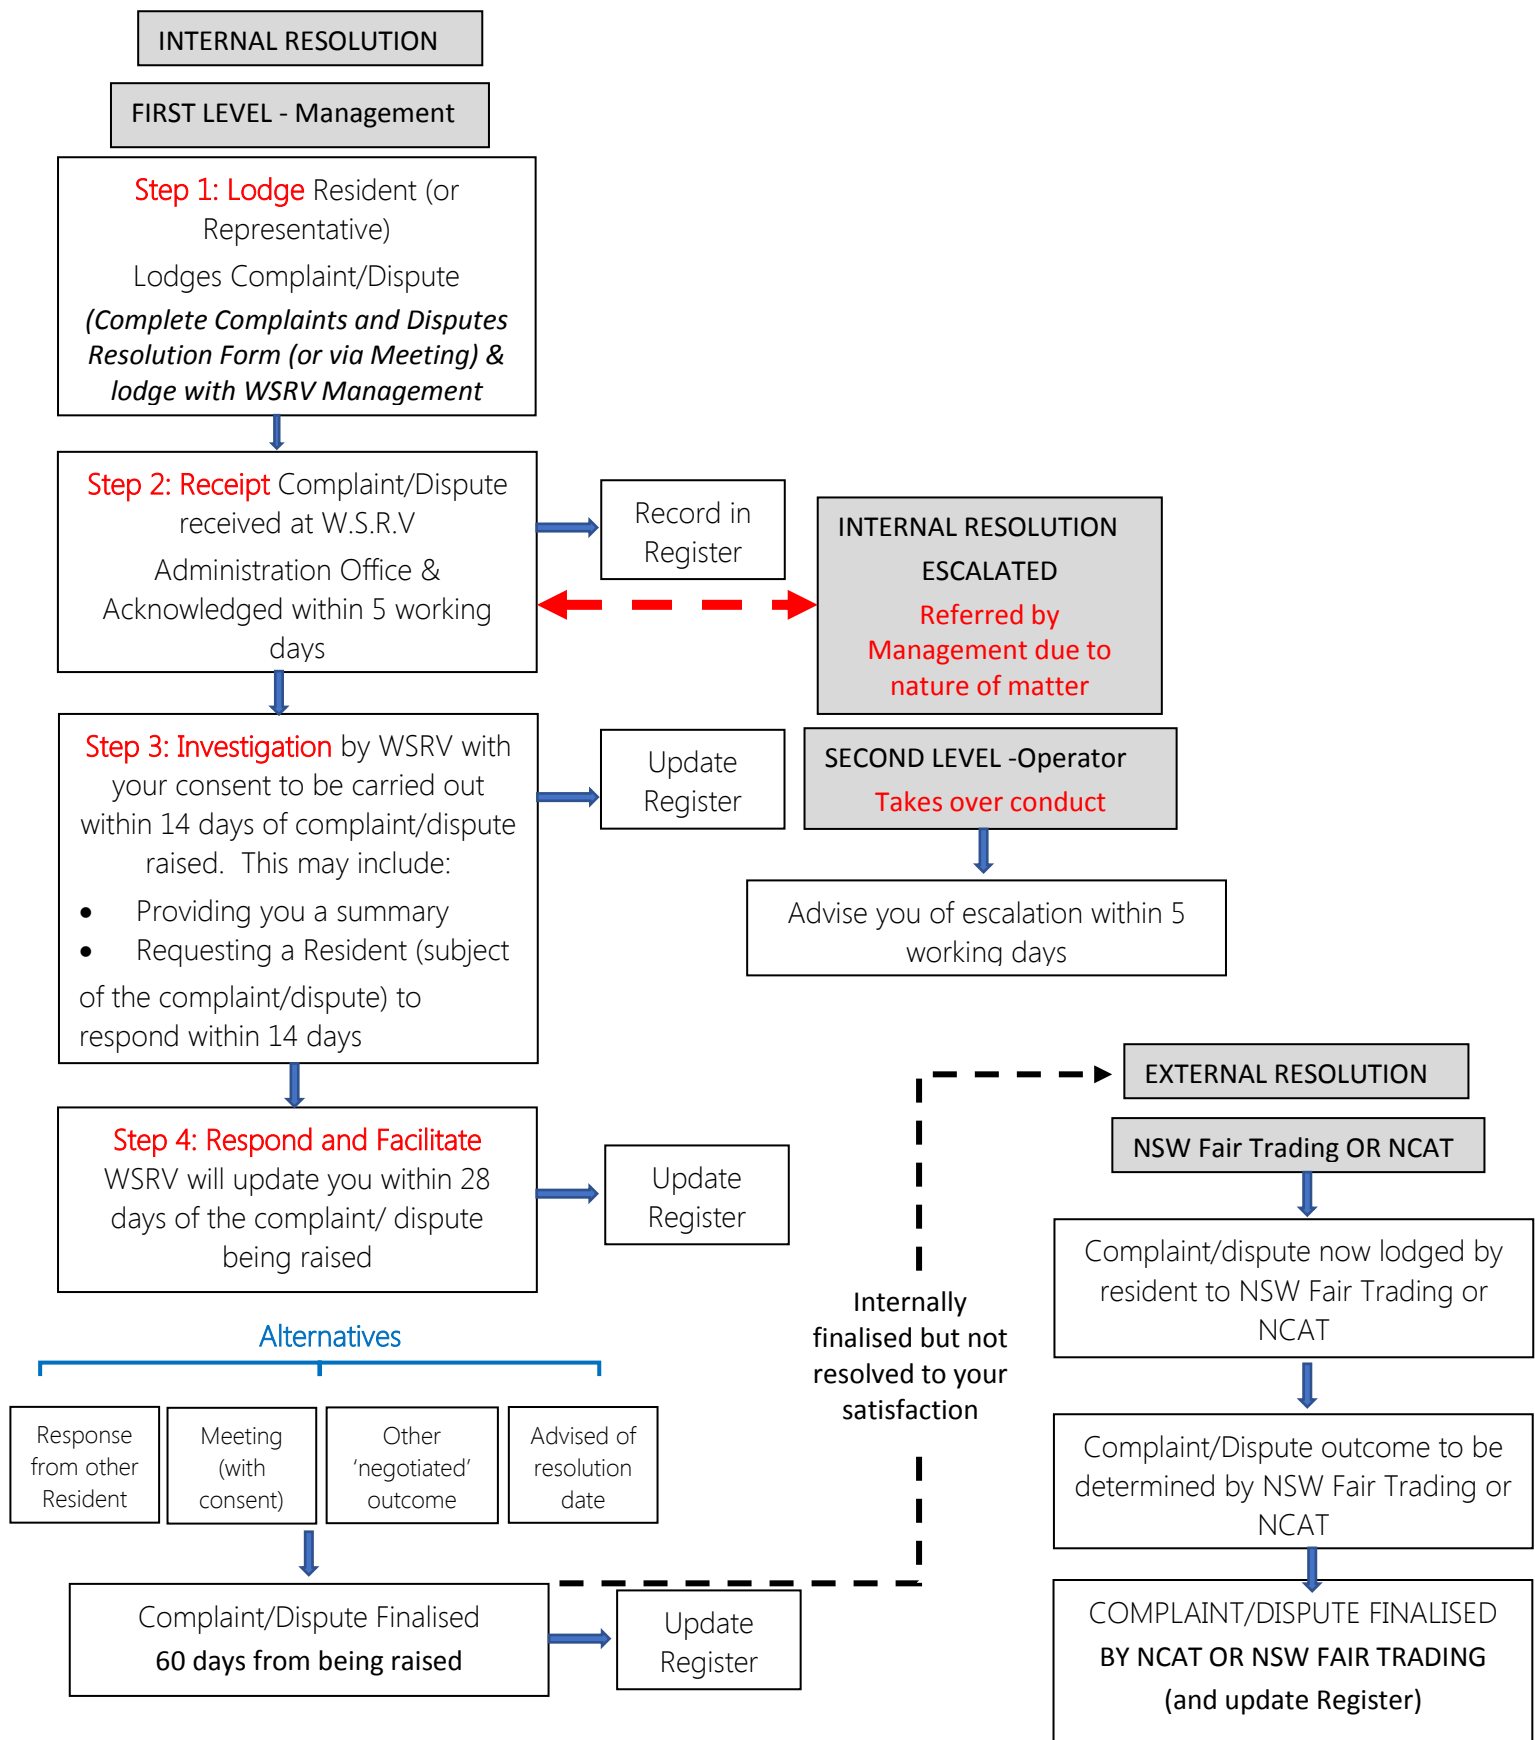

WANGI SHORES RETIREMENT VILLAGE (W.S.R.V)

COMPLAINTS AND INTERNAL DISPUTE RESOLUTION

FLOWCHART

This chart provides an overview of the complaint internal dispute resolution process for WSRV. For further details, please refer to the WSRV Complaints and Internal Dispute Resolution Process Document.